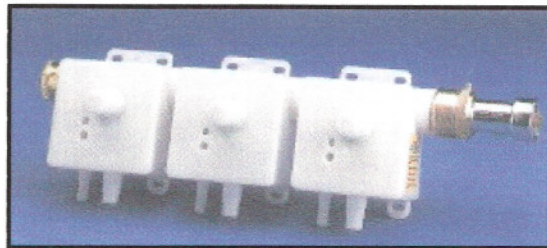

PRO-BLEND

Pro-Blend Bottle Proportioners

- * Just turn the top clockwise to raise or counter-clockwise to lower the regulator.
- * Squeeze the bottle and excess liquid will flow back into the bottle.
- * Open the safety cover and pour out the measured liquid.
- * Eliminates the need for expensive proportioning systems.
- * Reduces product waste and ensures fast easy measuring.
- * Available also for gallon bottles.

Pro-Blend Proportioners

- * Push button operation-locks open for large jobs
- * Accurate dilutions from 1 oz. to 32 oz. concentrate per gallon
- * Simple, practical design for easier maintenance
- * Ratios adjusted by dial setting, no tips to install
- * Infinitely adjustable settings for exact ratio desired
- * Window allows easy viewing of dial setting
- * Hi flow model for pails- low flow model for spray bottles
- * Modular design allows easy addition of units

INCLUDES:

Each proportioner unit comes with intake and discharge tubing, weighted foot valve, dial adjusting tool, cleaning kit, color-coded labels, water intake control valve, back flow preventer, mixing ratio setting chart and instructions.